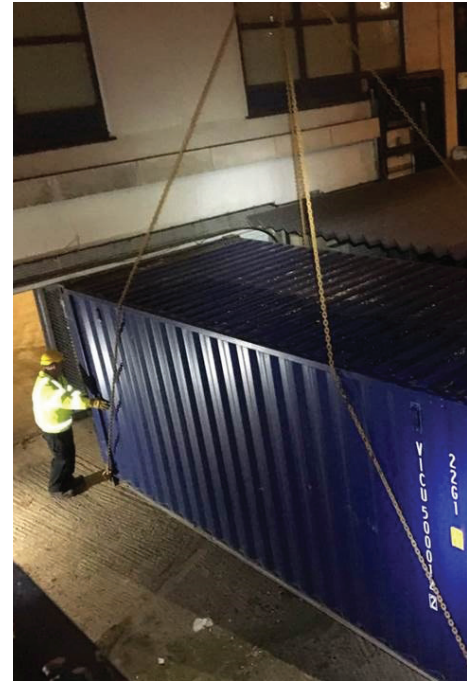

## SAFE HANDLING

ISO/Container Lifting Lug (Preston Shoe)

TOSH-LUG

These are purpose designed and drop forged from high grade steel. They can quickly and safely deployed to lift items that have ISO corner irons/holes, built into them.

Crucially, when connected to lower lifting holes, they eliminate the risk of working at height when connecting or disconnecting from the crane, as they are only at shoulder height when a container is positioned on the body of a truck.